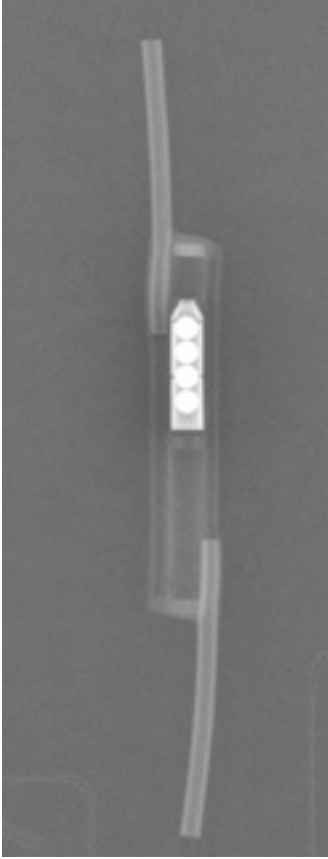

Miscellaneous Shunt Hardware and combination images

Double-Bubble Reservoir (used in combination with distal slit valve)

On-Off Flushing Reservoir

Chhabra Shunt Valve

Codman Holter Valve, circa 1982 (radiograph taken of package)

A comparison image of major programmable valves in current use:
Sophysa Sophy, Sophysa Polaris, Medtronic Strata, Codman/J&J Codman-Hakim
(image does not include the Aesculap programmable valve)