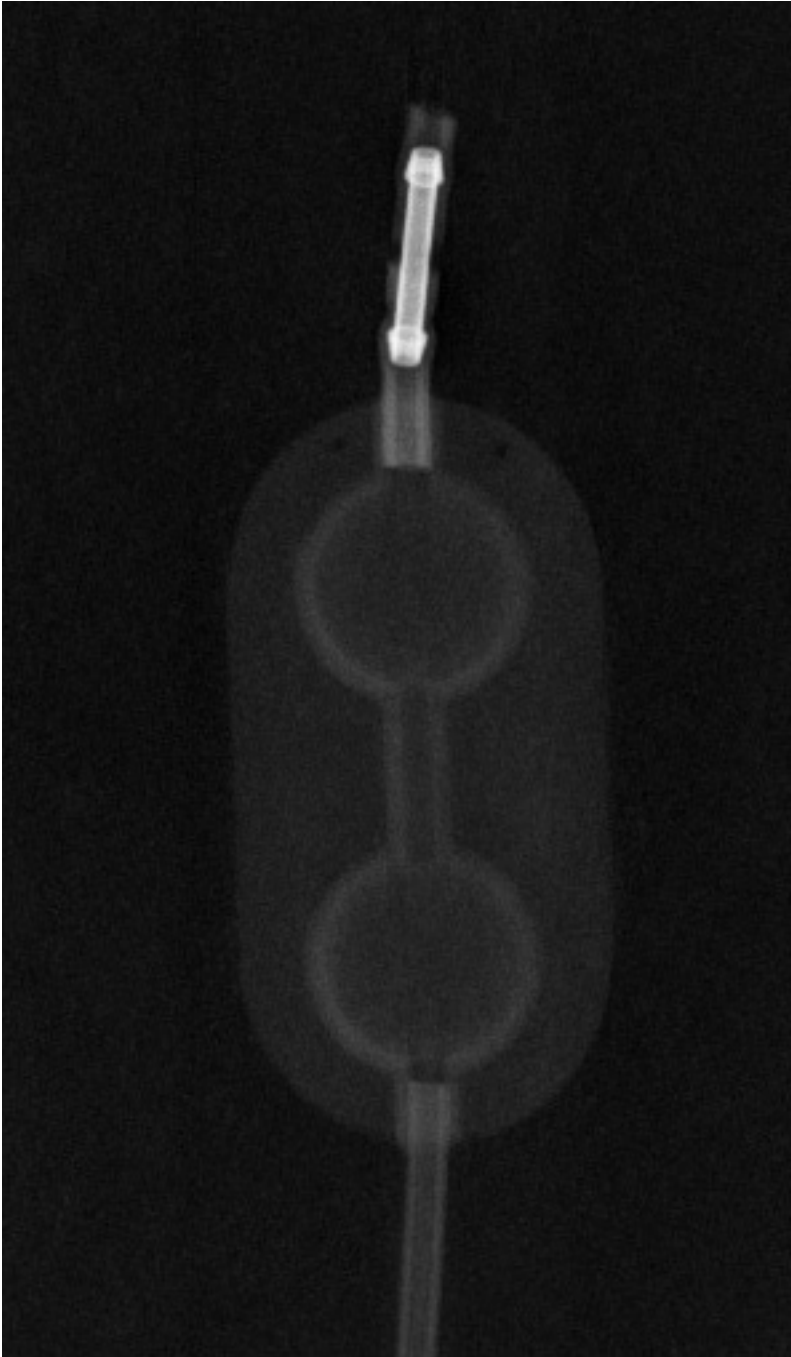

Miscellaneous Shunt Hardware and combination images

Double-Bubble Reservoir (used in combination with distal slit valve)

On-Off Flushing Reservoir

Chhabra Shunt Valve

Codman Holter Valve, circa 1982 (radiograph taken of package)

A comparison image of major programmable valves in current use:
Sophysa Sophy, Sophysa Polaris, Medtronic Strata, Codman/J&J Codman-Hakim
(image does not include the Aesculap programmable valve)