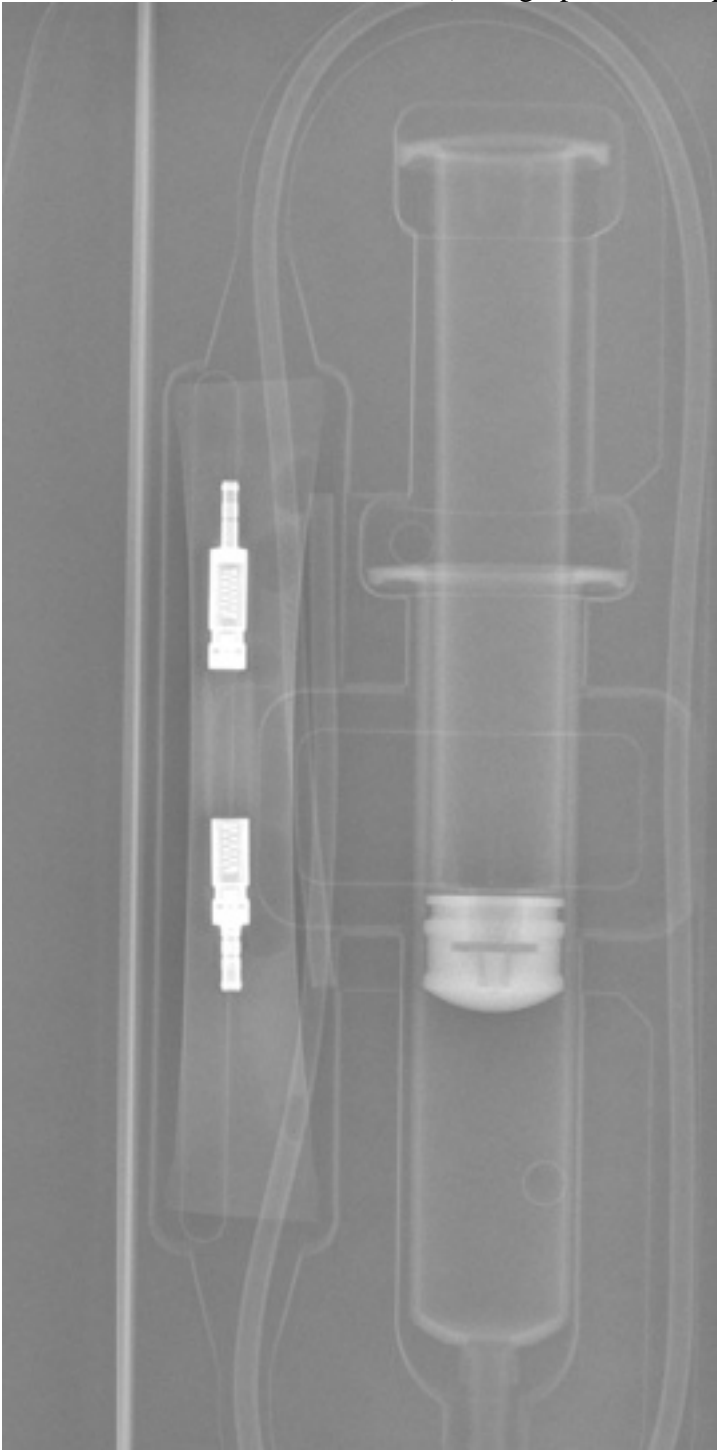

Miscellaneous Shunt Hardware and combination images

Double-Bubble Reservoir (used in combination with distal slit valve)

On-Off Flushing Reservoir

Chhabra Shunt Valve

Codman Holter Valve, circa 1982 (radiograph taken of package)

A comparison image of major programmable valves in current use:
Sophysa Sophy, Sophysa Polaris, Medtronic Strata, Codman/J&J Codman-Hakim
(image does not include the Aesculap programmable valve)